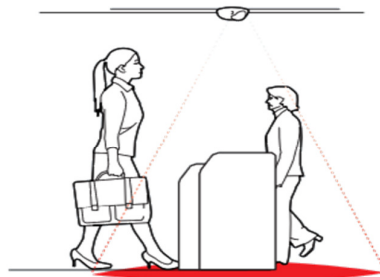

TRUEVIEW One Way® 1.0

New product

Control the Flow of Traffic!

Cognimatics presents TrueView One Way®, offering a cost efficient, scalable, and easy-to-install tool for preventing people from moving in the wrong direction.

Description

TrueView One Way® is an automated stand-alone, one way passageway control system for ceiling mounted cameras, that is powered by Cognimatics leading patent pending image processing software. The unit detects in real time when someone moves in the wrong direction. The detection event can be used to send video clips, SMS, play sound files, etc. The installation is so easy that it can be performed and maintained by your own staff. Furthermore, accessing the camera over IP is very cost efficient for maintenance, where you can manage camera and software remotely.

TrueView One Way® embedded for Axis network cameras.

Features

Direct customer flow and direction: Detect people moving in the wrong direction in real time.

Event management: Trigger and manage alarms using standard protocols.